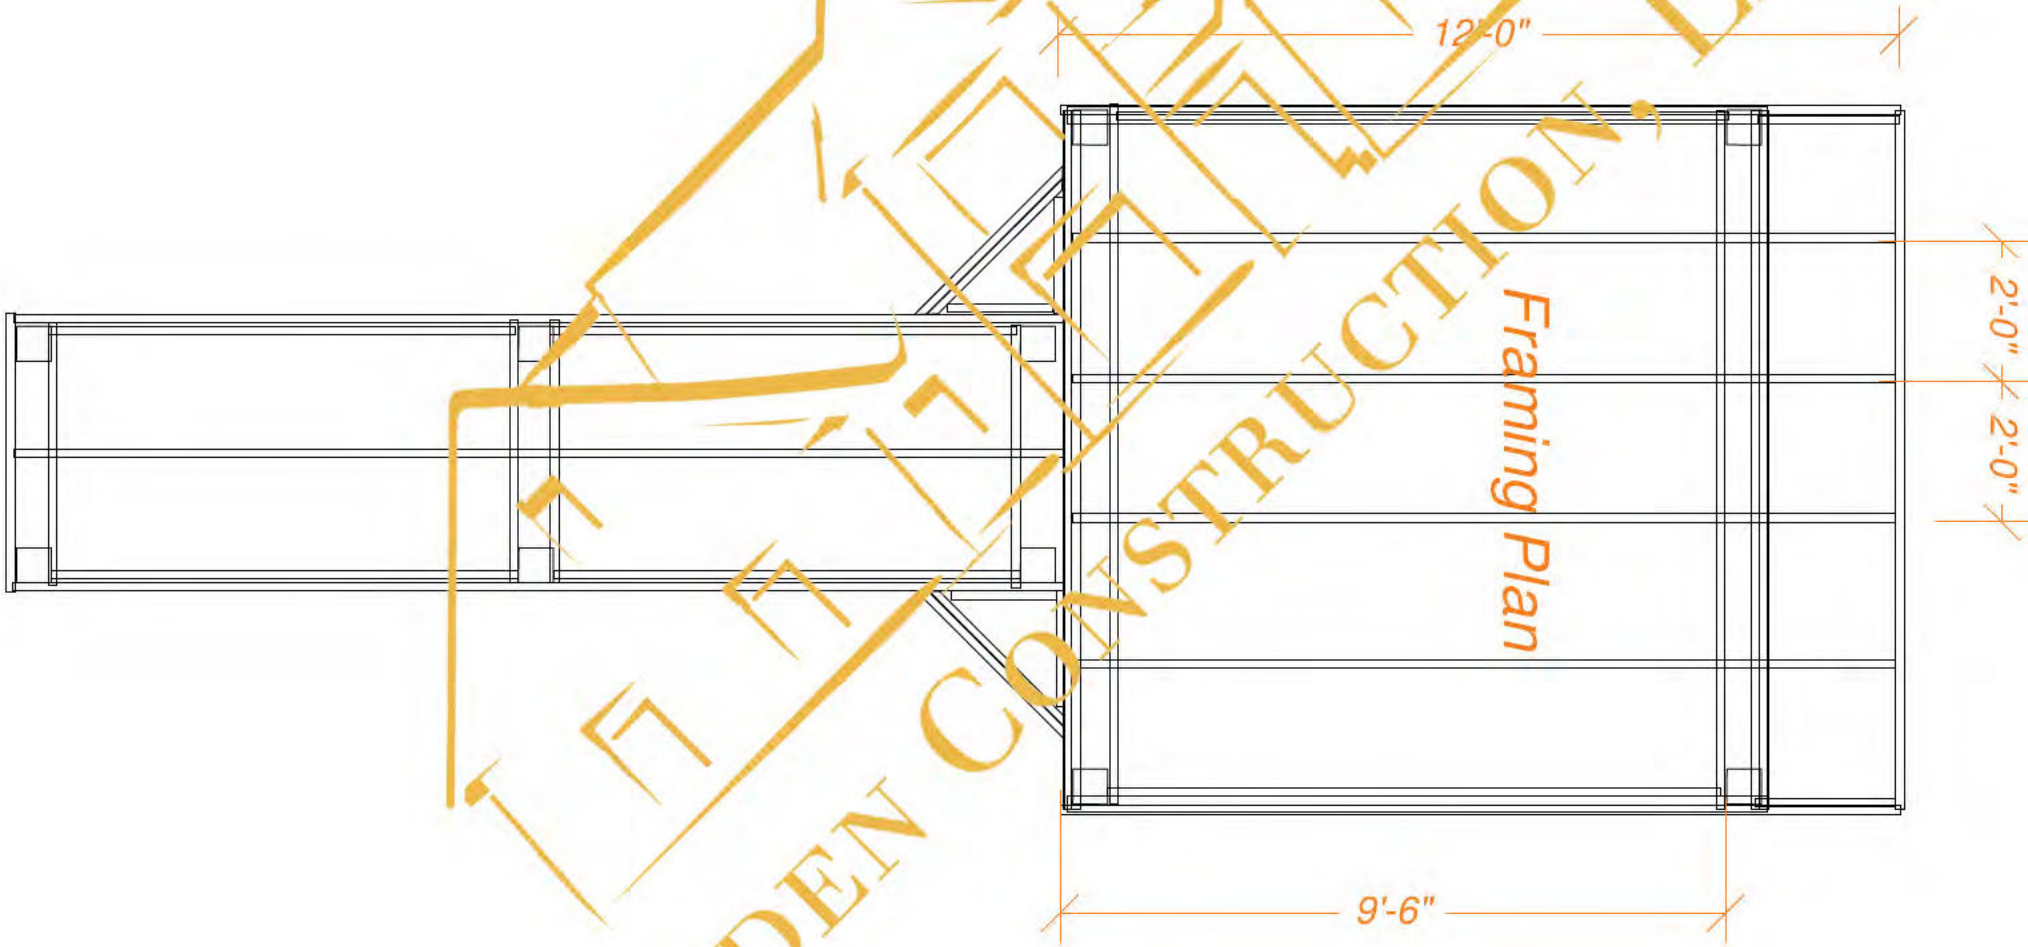

GOLDEN CONSTRUCTION, LLC

GOLDEN CONSTRUCTION, LLC

GOLDEN CONSTRUCTION, LLC

GOLDEN CONSTRUCTION, LLC

Boat Dock
Layout

GOLDEN CONSTRUCTION, LLC

12'-0"

2'-0"
2'-0"

Framing Plan

9'-6"