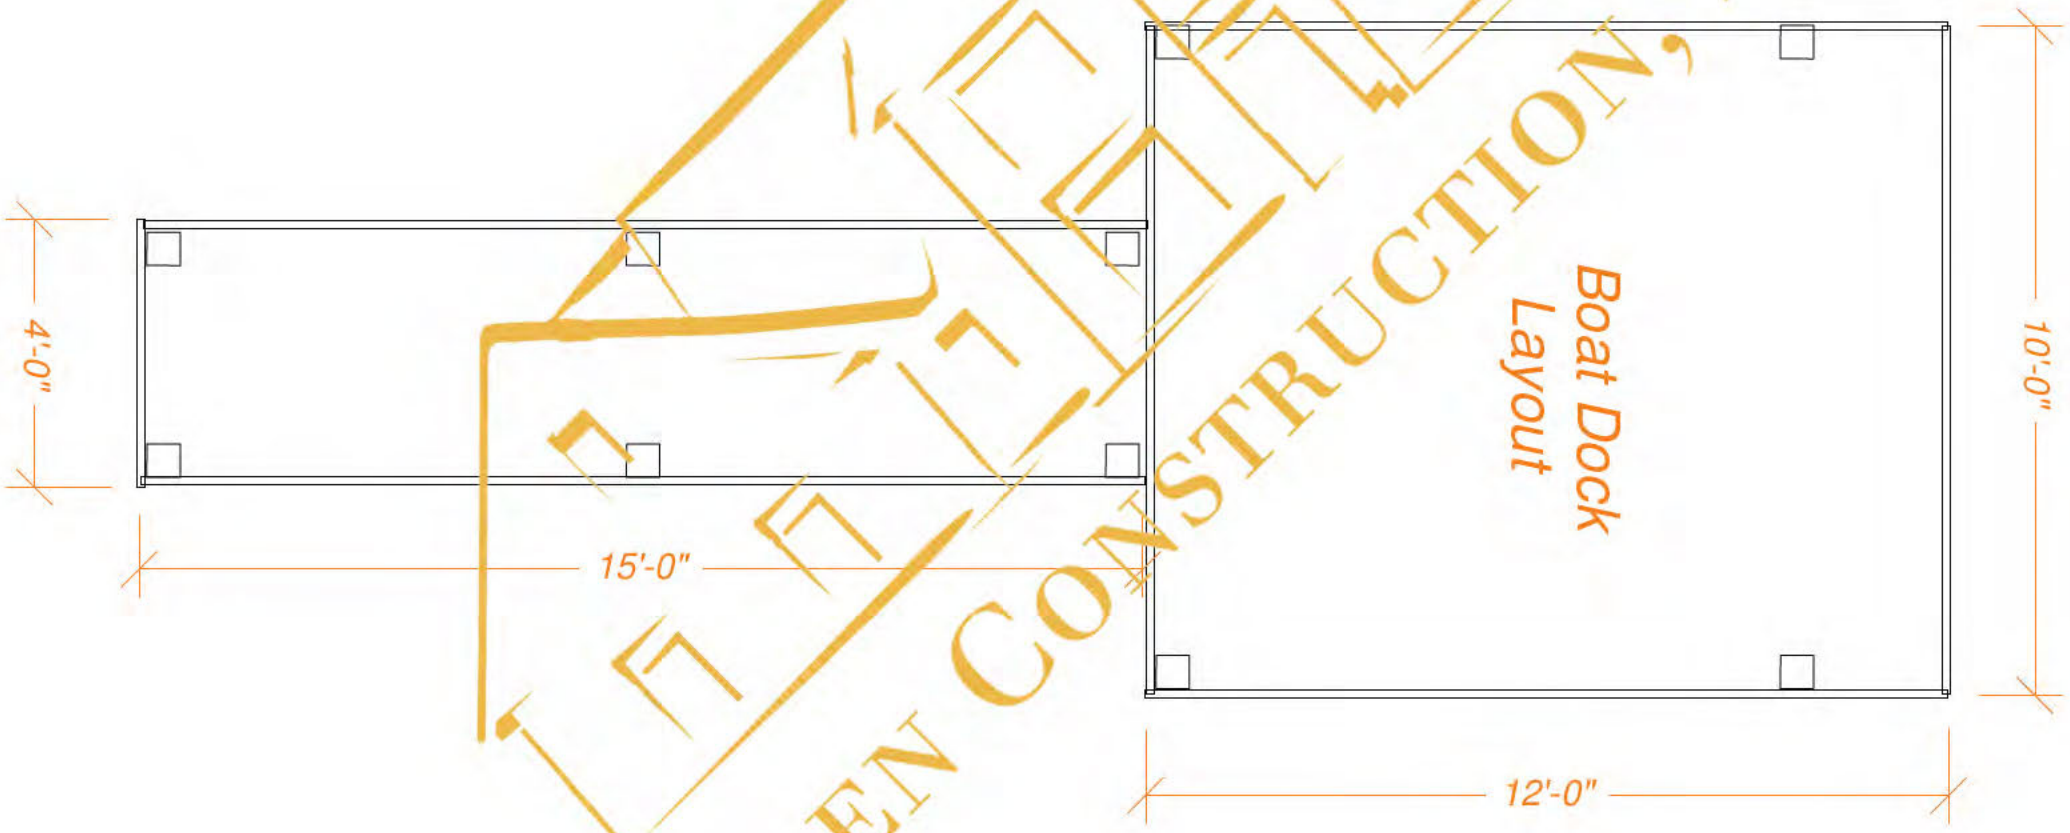

GOLDEN CONSTRUCTION, LLC

GOLDEN CONSTRUCTION, LLC

GOLDEN CONSTRUCTION, LLC

GOLDEN CONSTRUCTION, LLC

Boat Dock
Layout

GOLDEN CONSTRUCTION, LLC

12'-0"

2'-0"
2'-0"

Framing Plan

9'-6"