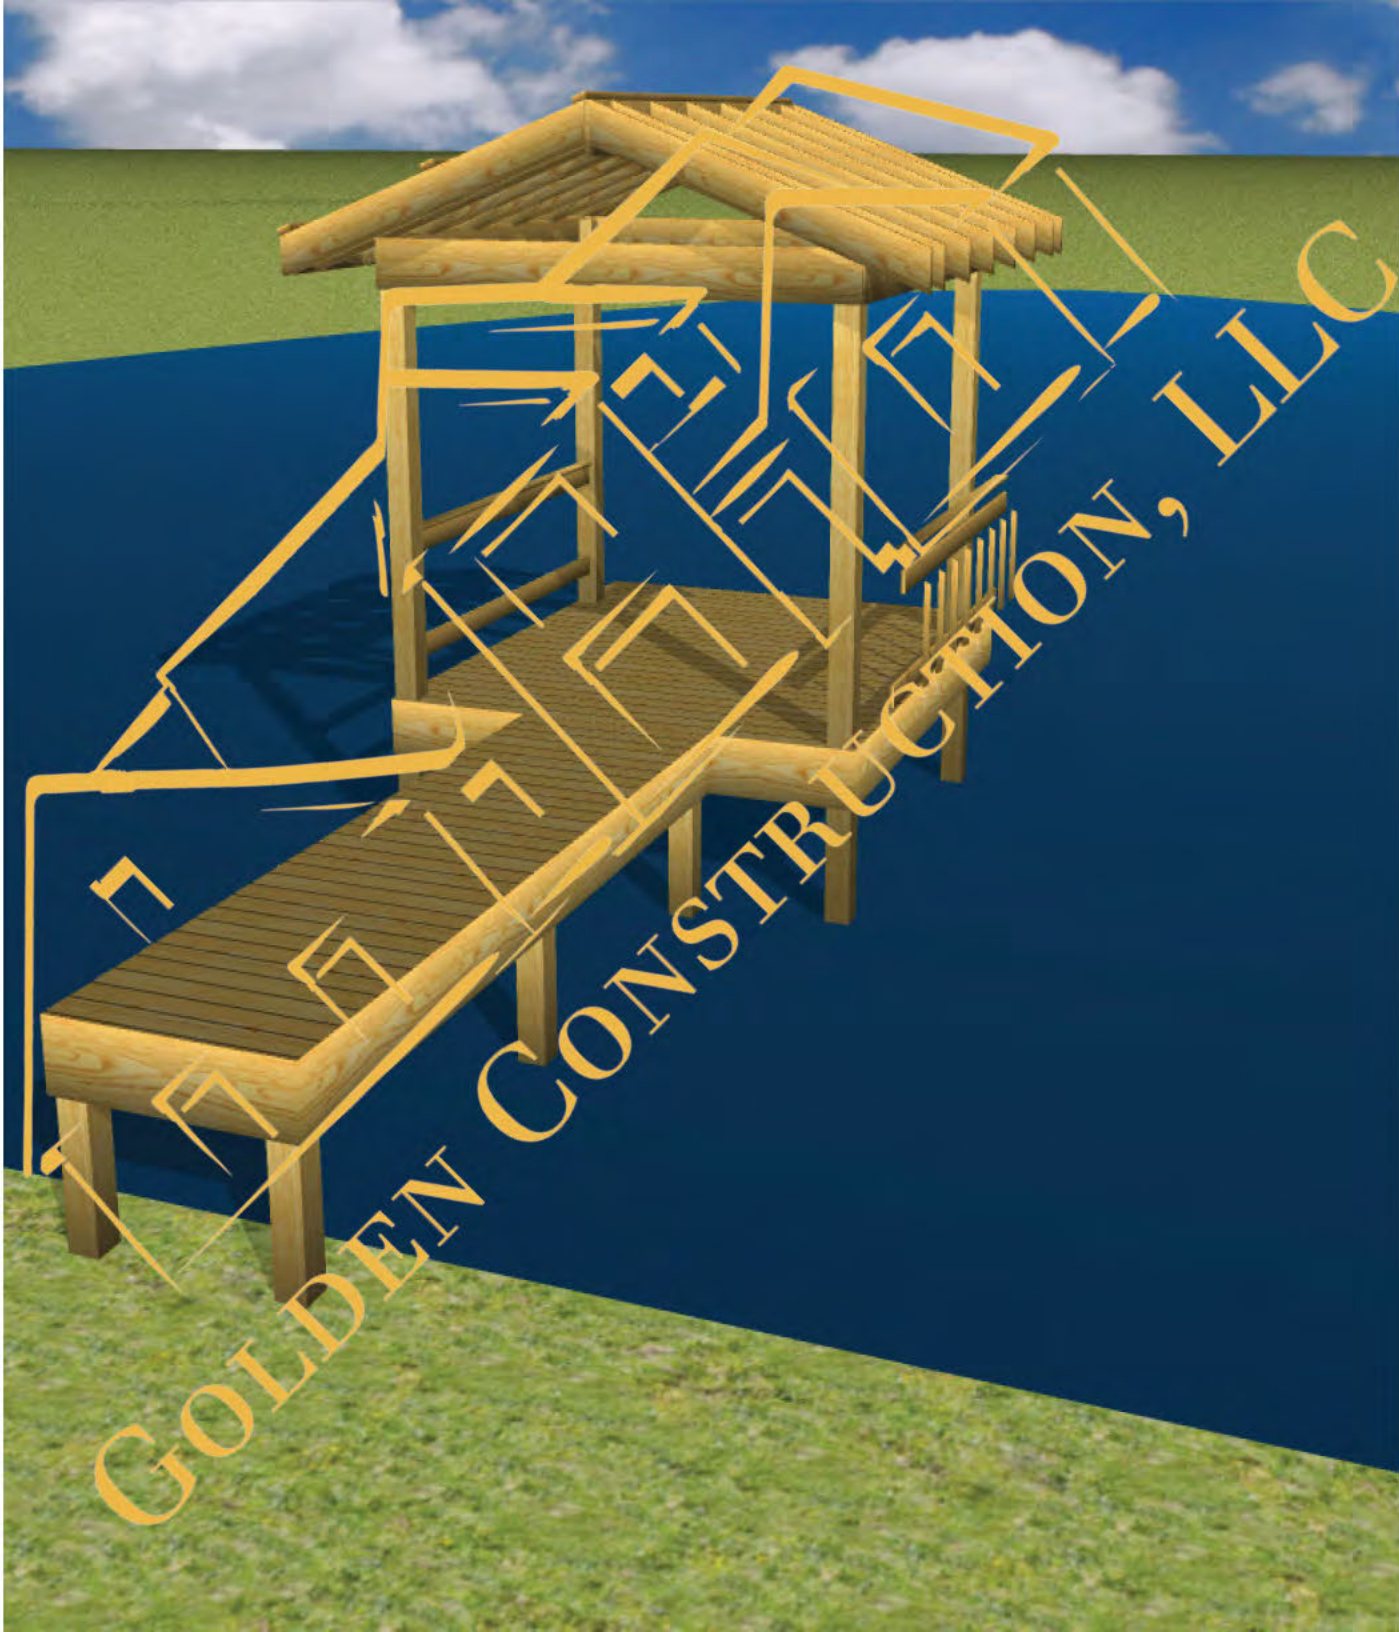

GOLDEN CONSTRUCTION, LLC

GOLDEN CONSTRUCTION, LLC

GOLDEN CONSTRUCTION, LLC

GOLDEN CONSTRUCTION, LLC

Boat Dock
Layout

GOLDEN CONSTRUCTION, LLC

12'-0"

2'-0"
2'-0"

Framing Plan

9'-6"